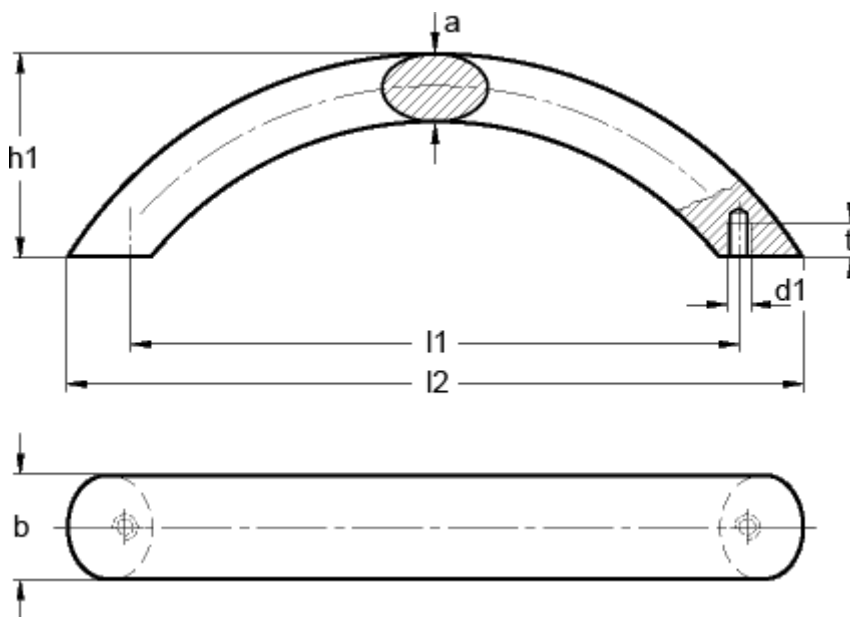

Article number: 20092167

Description: E+G Arch handle GN 565.4-26-192-A-SW

Measures

a	= 17
b	= 26
d1	= M8
h1	= 57
l1	= 192
l2	= 227
t min	= 12.0